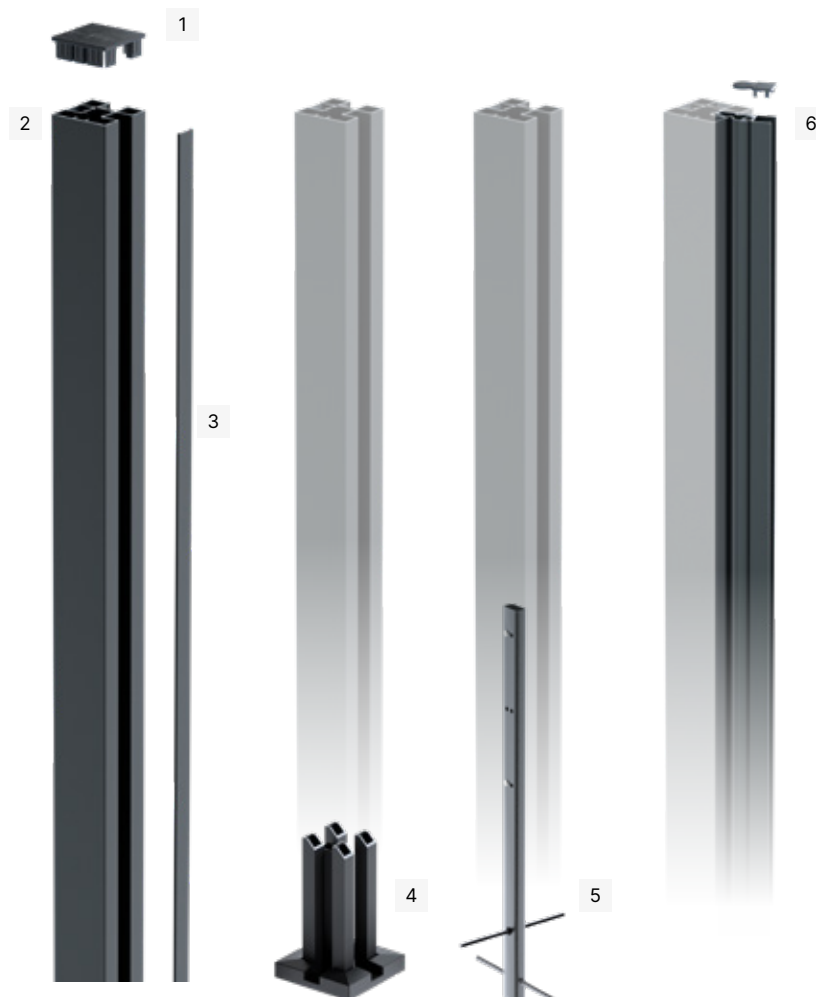

Posts and fixings	
1 - Plastic post cap 75×75 mm	6€24
1 - Aluminium post cap 75×75 mm	10€40
2 - Aluminium posts 75×75×1240 mm	51€98
2 - Aluminium posts 75×75×1840 mm	75€35
2 - Aluminium posts 75×75×2440 mm	88€18
2 - Aluminium posts 75×75×3000 mm	114€93
3 - Aluminium decorative strip 24×1840 mm	6€81
4 - Stainless steel base plate 120×120×200 mm	44€92
5 - Post insert for embedding into low wall	17€82
6 - Corner kit for post L. 2000 mm	63€50

RAL 7016

RAL 9005

Minimum required for a 1.80 m panel for in-ground installation:

1 aluminum post cap 75×75 mm + 1 aluminum post 75×75×2440 mm = €98.58 incl. VAT

Minimum required for a 1.80 m panel for installation on base plates:

1 aluminum post cap 75×75 mm + 1 aluminum post 75×75×1840 mm + stainless steel base plate 120×120×200 mm = €130.67 incl. VAT