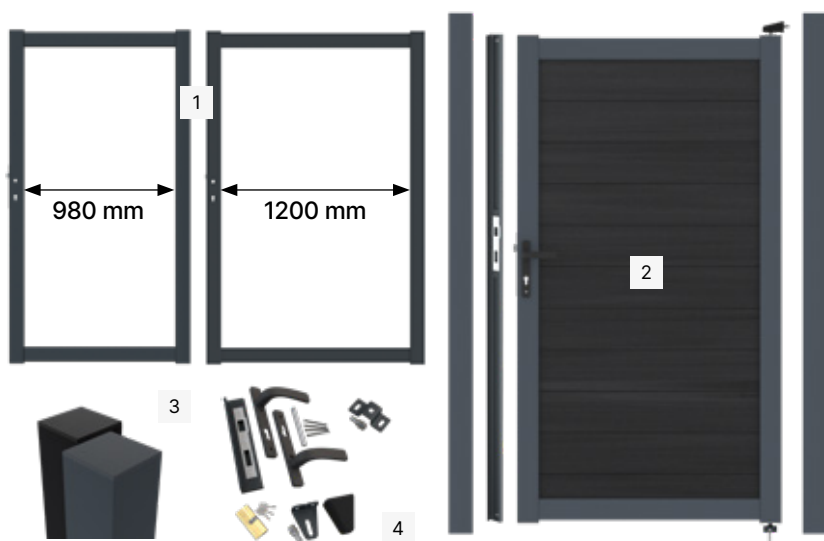

RAL 7016

RAL 9005

Minimum required for a 1.80 m panel for in-ground installation:

1 aluminum post cap 75×75 mm + 1 aluminum post 75×75×2440 mm = €98.58 incl. VAT

Minimum required for a 1.80 m panel for installation on base plates:

1 aluminum post cap 75×75 mm + 1 aluminum post 75×75×1840 mm + stainless steel base plate 120×120×200 mm = €130.67 incl. VAT

Standard gate kits

- Two adjustable widths: 980 mm or 1200 mm
- Supplied with handle, latch, and accessories
- Frames available in RAL 7016 grey or RAL 9030 black
- Installations in composite or aluminium
- Gate height : 1830 mm
- Post for in-ground installation only
- The fencing is fixed directly to the gate posts via a starter profile